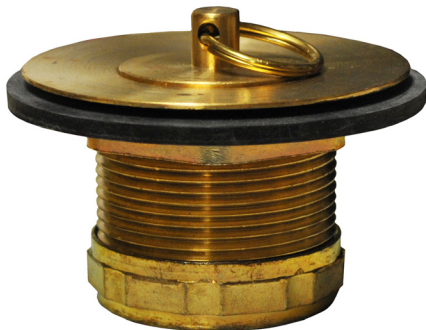

C-212 1" Brass Sinkwaste

- Heavy Pattern Cast Brass
- Brass Plug
- Available Chrome Plated or Brass
- Includes Tailpiece, Washers and Nuts
- Brass or Nickel Pull Ring

Part No.	Description	Carton Qty	Carton Wt
C-212BR	1" Brass Sinkwaste with Tailpiece, Brass Finish	24	20 lbs
C-212CP	1" Brass Sinkwaste with Tailpiece, Chrome Plated	24	20 lbs
C-212BR-011	1" Brass Sinkwaste Body & Locknut Only, Brass Finish	24	14 lbs
C-212CP-011	1" Brass Sinkwaste Body & Locknut Only, Chrome Plated	24	14 lbs
C-212ST	10" Standpipe for C-212	EA	
400-0015	Locknut, Brass for C-212	EA	
400-0016	Coupling Nut, Brass for C-212	EA	

C-210 1 1/2" Brass Sinkwaste

- Heavy Pattern Cast Brass
- Brass Plug
- Available Chrome Plated or Brass
- Includes Washers and Nut
- Brass or Nickel Plated Pull Ring

Part No.	Description	Carton Qty	Carton Wt
C-210BR	1 1/2" Sinkwaste Unit, Brass Finish	24	22 lbs
C-210CP	1 1/2" Sinkwaste Unit, Chrome Plated	24	22 lbs
405-0002	1 1/2" Locknut for C-210	EA	