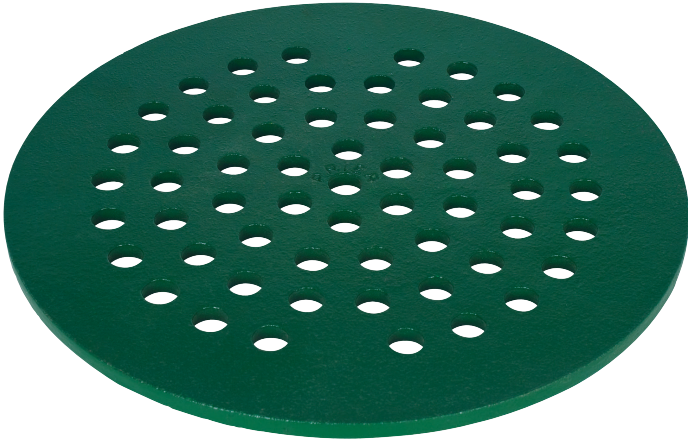

# P-325 Series Floor Drain Covers

- Heavy Pattern Cast Iron
- Medium Duty
- Green Enamel Painted
- Screwholes Available Upon Request
- Custom sizes from 4 1/2" to 12" available

## ORDERING

Part No.	Description	Thickness	Carton Qty	Carton Wt
P-325-05	5" Cast Iron Replacement Drain Cover	1/4"	12	14 lbs
P-325-06	6" Cast Iron Replacement Drain Cover	1/4"	12	18 lbs
P-325-614	6 1/4" Cast Iron Replacement Drain Cover	1/4"	12	19 lbs
P-325-612	6 1/2" Cast Iron Replacement Drain Cover	1/4"	12	20 lbs
P-325-658	6 5/8" Cast Iron Replacement Drain Cover	1/4"	12	22 lbs
P-325-634	6 3/4" Cast Iron Replacement Drain Cover	1/4"	12	25 lbs
P-325-07	7" Cast Iron Replacement Drain Cover	1/4"	12	26 lbs
P-325-714	7 1/4" Cast Iron Replacement Drain Cover	1/4"	12	27 lbs
P-325-712	7 1/2" Cast Iron Replacement Drain Cover	1/4"	12	28 lbs
P-325-734	7 3/4" Cast Iron Replacement Drain Cover	1/4"	12	29 lbs
P-325-08	8" Cast Iron Replacement Drain Cover	1/4"	12	32 lbs
P-325-814	8 1/4" Cast Iron Replacement Drain Cover	5/16"	12	36 lbs
P-325-812	8 1/2" Cast Iron Replacement Drain Cover	5/16"	12	48 lbs
P-325-834	8 3/4" Cast Iron Replacement Drain Cover	5/16"	12	46 lbs
P-325-09	9" Cast Iron Replacement Drain Cover	5/16"	6	26 lbs
P-325-914	9 1/4" Cast Iron Replacement Drain Cover	5/16"	6	28 lbs
P-325-912	9 1/2" Cast Iron Replacement Drain Cover	5/16"	6	29 lbs
P-325-934	9 3/4" Cast Iron Replacement Drain Cover	5/16"	6	30 lbs
P-325-10	10" Cast Iron Replacement Drain Cover	5/16"	6	32 lbs
P-325-12	12" Cast Iron Replacement Drain Cover	5/16"	6	44 lbs