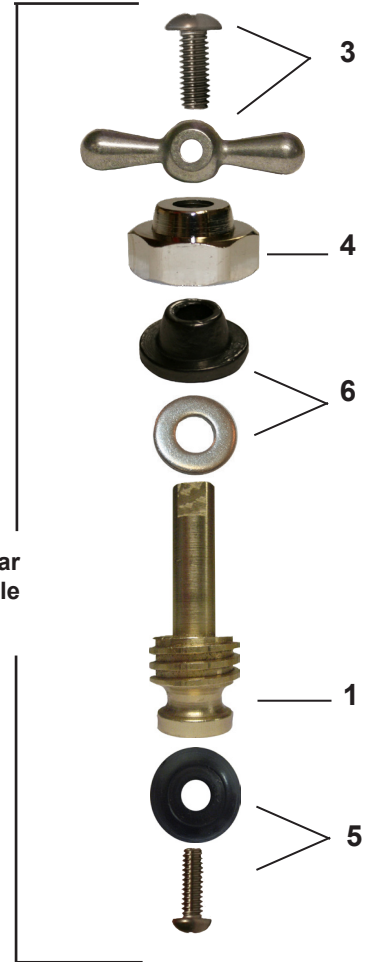

C-138/238 Heavy Pattern Hose Bibbs

C-138

C-138ST

C-238

- Heavy Pattern
- Solid Cast Brass
- Satin Nickel Plated
- Stuffing Box Design Available

The PRIER C-138 Heavy Pattern Hose Bibbs are for installation in non-freezing areas such as basements, garages and for outdoor installations in mild climates. The heavy pattern design with solid brass stem assures years of reliable service with minimal maintenance. Stuffing box design is available for additional protection.

FEATURES

- Heavy pattern cast brass construction available in 1/2" or 3/4" inlets
- Satin nickel finish
- Solid brass operating stem
- 3/4" garden hose connection outlet
- C-238 shipped with operating key
- 5 full hose threads

ORDERING

C-138NP.50

Operator
1- Handle
2- *Loose Key

Finish
NP- Nickel Plated
ST- Nickel Plated,
Stuffing Box Packing (*Not available in Loose Key)

Inlet Size
50- 1/2" MPT
75- 3/4" MPT

C-138/238 REPLACEMENT PARTS

Stuffing Box Option

Regular Style

ID	Part No.	Description
1, 5	231-0001	Stem Assembly (C-138)
2, 5	231-0002	Stem Assembly (C-138ST)
3	C-138KT-801	T-Handle and Screw Kit
4	310-1012	Packing Nut (C-138)
5	C-135KT-802	Seat Washer Replacement Kit
6	C-134KT-803	Packing Kit (C-138)
6, 7, 8	C-134KT-804	Loose Key Conversion Kit
8	C-108KT-808	Loose Key on Lanyard
9	390-0001	Packing Only (C-138ST)
10	310-0005	Packing Nut (C-138ST)
11	393-0001	Stuffing Box Packing (C-138ST)
12	310-0006	Stuffing Box (C-138ST)