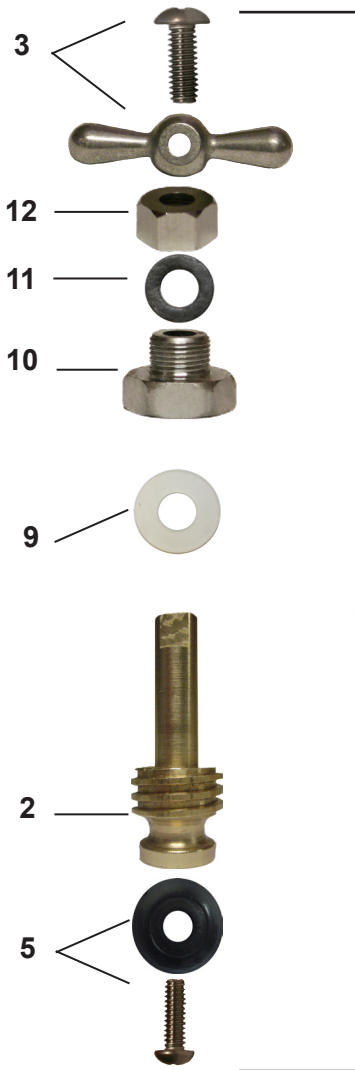

C-138/238 Heavy Pattern Hose Bibbs

C-138

C-138ST

C-238

- Heavy Pattern
- Solid Cast Brass
- Satin Nickel Plated
- Stuffing Box Design Available

The PRIER C-138 Heavy Pattern Hose Bibbs are for installation in non-freezing areas such as basements, garages and for outdoor installations in mild climates. The heavy pattern design with solid brass stem assures years of reliable service with minimal maintenance. Stuffing box design is available for additional protection.

FEATURES

- Heavy pattern cast brass construction available in 1/2" or 3/4" inlets
- Satin nickel finish
- Solid brass operating stem
- 3/4" garden hose connection outlet
- C-238 shipped with operating key
- 5 full hose threads

ORDERING

C-138NP.50

Operator
1- Handle
2- *Loose Key

Finish
NP- Nickel Plated
ST- Nickel Plated,
Stuffing Box Packing (*Not available in Loose Key)

Inlet Size
50- 1/2" MPT
75- 3/4" MPT

C-138/238 REPLACEMENT PARTS

Stuffing Box Option

Regular Style

ID	Part No.	Description
1, 5	231-0001	Stem Assembly (C-138)
2, 5	231-0002	Stem Assembly (C-138ST)
3	C-138KT-801	T-Handle and Screw Kit
4	310-1012	Packing Nut (C-138)
5	C-135KT-802	Seat Washer Replacement Kit
6	C-134KT-803	Packing Kit (C-138)
6, 7, 8	C-134KT-804	Loose Key Conversion Kit
8	C-108KT-808	Loose Key on Lanyard
9	390-0001	Packing Only (C-138ST)
10	310-0005	Packing Nut (C-138ST)
11	393-0001	Stuffing Box Packing (C-138ST)
12	310-0006	Stuffing Box (C-138ST)