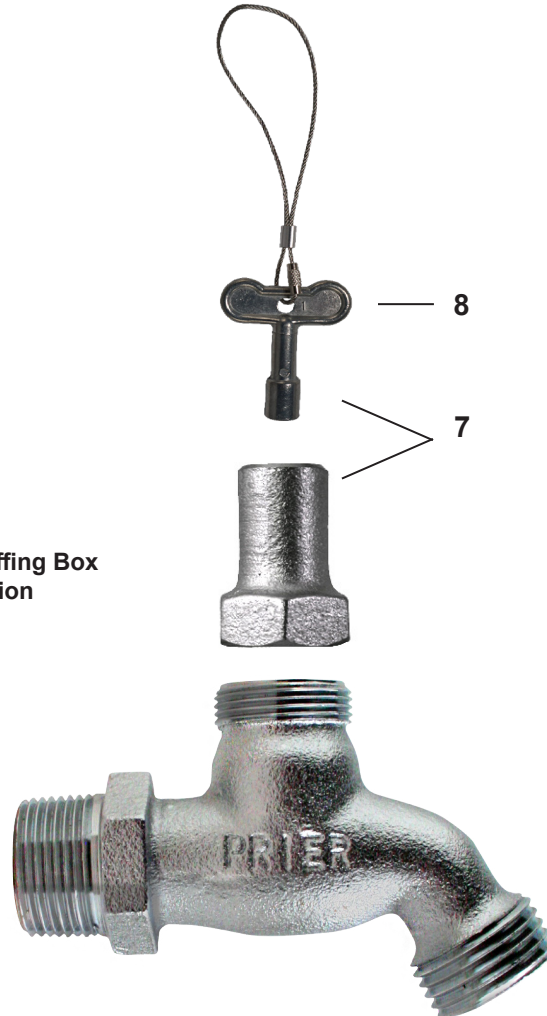

C-138/238 Heavy Pattern Hose Bibbs

C-138

C-138ST

C-238

- Heavy Pattern
- Solid Cast Brass
- Satin Nickel Plated
- Stuffing Box Design Available

The PRIER C-138 Heavy Pattern Hose Bibbs are for installation in non-freezing areas such as basements, garages and for outdoor installations in mild climates. The heavy pattern design with solid brass stem assures years of reliable service with minimal maintenance. Stuffing box design is available for additional protection.

FEATURES

- Heavy pattern cast brass construction available in 1/2" or 3/4" inlets
- Satin nickel finish
- Solid brass operating stem
- 3/4" garden hose connection outlet
- C-238 shipped with operating key
- 5 full hose threads

ORDERING

C-138NP.50

Operator
1- Handle
2- *Loose Key

Finish
NP- Nickel Plated
ST- Nickel Plated,
Stuffing Box Packing (*Not available in Loose Key)

Inlet Size
50- 1/2" MPT
75- 3/4" MPT

C-138/238 REPLACEMENT PARTS

Stuffing Box Option

Regular Style

ID	Part No.	Description
1, 5	231-0001	Stem Assembly (C-138)
2, 5	231-0002	Stem Assembly (C-138ST)
3	C-138KT-801	T-Handle and Screw Kit
4	310-1012	Packing Nut (C-138)
5	C-135KT-802	Seat Washer Replacement Kit
6	C-134KT-803	Packing Kit (C-138)
6, 7, 8	C-134KT-804	Loose Key Conversion Kit
8	C-108KT-808	Loose Key on Lanyard
9	390-0001	Packing Only (C-138ST)
10	310-0005	Packing Nut (C-138ST)
11	393-0001	Stuffing Box Packing (C-138ST)
12	310-0006	Stuffing Box (C-138ST)