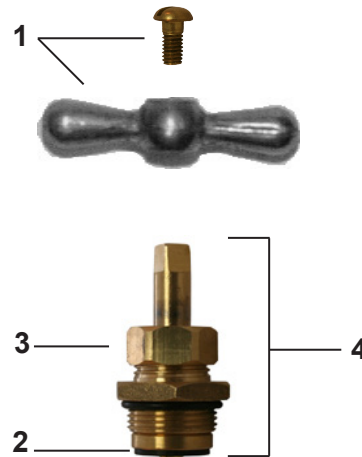

4515 East 139th Street
 Grandview, MO 64030
 (800) 362-9055
 Fax (800) 362-1463
 www.PRIER.com

Heavy Pattern Brass Hose Bibbs

Mansfield Style 44 Series

Application

Features

- Heavy pattern casted red brass construction
- Solid brass operating stem
- Large unobstructed waterways for greater flow rates
- Cast metal handle assembly with brass mounting screw
- Red, blue or green operating handle options
- Packing nut design for years of reliable life
- AFG teflon with graphite packing
- Female and SWT iron pipe inlet connections
- 3/4" garden hose connection outlet
- Solid brass fast-travel stem with ACME threads
- Each valve individually air-tested

Replacement Parts

Ordering

44.42-B

Inlet

42- 1/2" MIP x 1/2" SWT
 62- 3/4" MIP

Handle Option

None- Red
 B- Blue
 G- PRIER Green

ID	Part No.	Description
1	630-0046	Handle and Screw Kit
2	630-0047	Bibb Washer and Screw Kit
3	339-3003	Packing Only
4	231-3101	Stem Assembly Complete
	630-0044	Service Kit for Hose Bibbs, Contains: 1, 2, 3