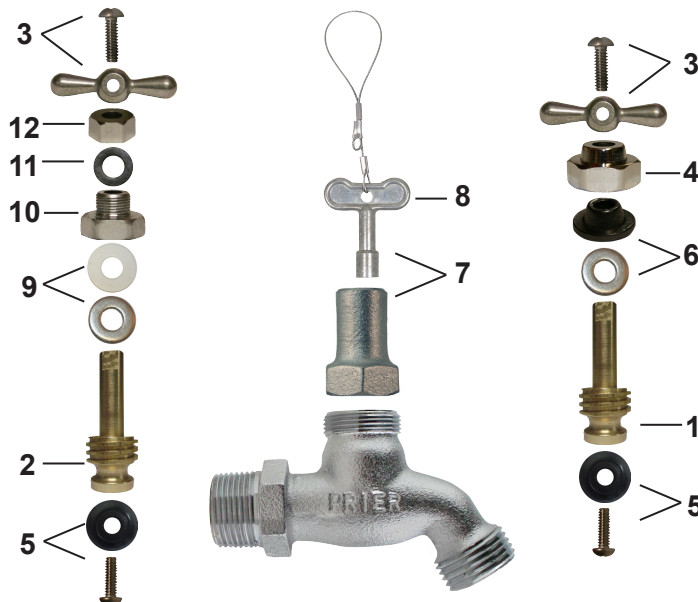

The PRIER C-138 Heavy Pattern Hose Bibbs are for installation in non-freezing areas such as basements, garages and for outdoor installations in mild climates. The heavy pattern design with solid brass stem assures years of reliable service with minimal maintenance. Stuffing box design is available for additional protection.

Features

- Heavy pattern cast brass construction
- Satin nickel chromium finish
- Solid brass operating stem
- Inlet available 1/2" MPT x 1/2" female sweat or 3/4" MPT x 1/2" female sweat
- 3/4" garden hose connection outlet
- C-238 shipped with operating key

Ordering

C-138NP.50

Replacement Parts

ID	Part No.	Description
1, 5	231-0001	Stem Assembly (C-138)
2, 5	231-0002	Stem Assembly (C-138ST)
3	C-138KT-801	T-Handle and Screw Kit
4	310-1012	Packing Nut (C-138)
5	C-135KT-802	Seat Washer Replacement Kit
6	C-134KT-803	Packing Kit (C-138)
6, 7, 8	C-134KT-804	Loose Key Conversion Kit
8	C-108KT-808	Loose Key on Lanyard
9	390-0001	Packing Only
10	310-0005	Packing Nut (C-138ST)
11	393-0001	Stuffing Box Packing (C-138ST)
12	310-0006	Stuffing Box (C-138ST)