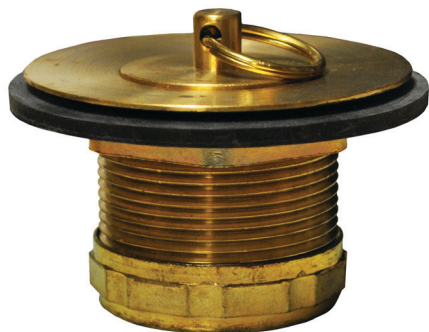

## C-212 1" Brass Sinkwaste

- Heavy Pattern Cast Brass
- Brass Plug
- Available Chrome Plated or Brass
- Includes Tailpiece, Washers and Nuts
- Brass or Nickel Pull Ring

Part No.	Description	Carton Qty	Carton Wt
C-212BR	1" Brass Sinkwaste with Tailpiece, Brass Finish	24	20 lbs
C-212CP	1" Brass Sinkwaste with Tailpiece, Chrome Plated	24	20 lbs
C-212BR-011	1" Brass Sinkwaste Body & Locknut Only, Brass Finish	24	14 lbs
C-212CP-011	1" Brass Sinkwaste Body & Locknut Only, Chrome Plated	24	14 lbs
C-212ST	10" Standpipe for C-212	EA	
400-0015	Locknut, Brass for C-212	EA	
400-0016	Coupling Nut, Brass for C-212	EA	

## C-210 1 1/2" Brass Sinkwaste

- Heavy Pattern Cast Brass
- Brass Plug
- Available Chrome Plated or Brass
- Includes Washers and Nut
- Brass or Nickel Pull Ring

Part No.	Description	Carton Qty	Carton Wt
C-210BR	1 1/2" Sinkwaste Unit, Brass Finish	24	22 lbs
C-210CP	1 1/2" Sinkwaste Unit, Chrome Plated	24	22 lbs
405-0002	1 1/2" Locknut for C-210	EA	