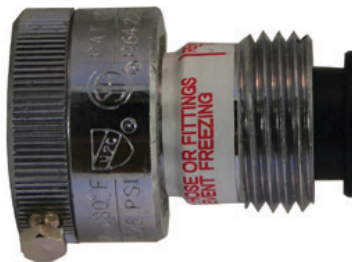

4515 East 139th Street
 Grandview, MO 64030
 (800) 362-9055
 Fax (800) 362-1463
 www.PRIER.com

P-002 Vacuum Breaker

- Anti-Siphon
- Backflow Check Valve
- Breakaway Set Screw

Part No.	Description	Carton Qty	Carton Wt
P-002CP	ASSE 1011 Anti-Siphon VB and Backflow Check Valve (Chrome)	36	10 lbs
P-002NP	ASSE 1011 Anti-Siphon VB and Backflow Check Valve (Nickel)	36	10 lbs

P-003 Vacuum Breaker

- Self-Draining
- Anti-Siphon
- Backflow Check Valve
- Breakaway Set Screw

Part No.	Description	Carton Qty	Carton Wt
P-003CP	ASSE 1011 Self Draining, Anti-Siphon VB and Backflow Check Valve (Chrome)	36	12 lbs

P-004 Double Check Vacuum Breaker

- Anti-Siphon
- Double Check
- Dual Backflow Check Valves
- Breakaway Set Screw

Part No.	Description	Carton Qty	Carton Wt
P-004CP	ASSE 1052 VB & Backflow Check Valve-Double Check (Chrome)	36	10 lbs
P-004NP	ASSE 1052 VB and Backflow Check Valve-Double Check (Nickel)	36	10 lbs