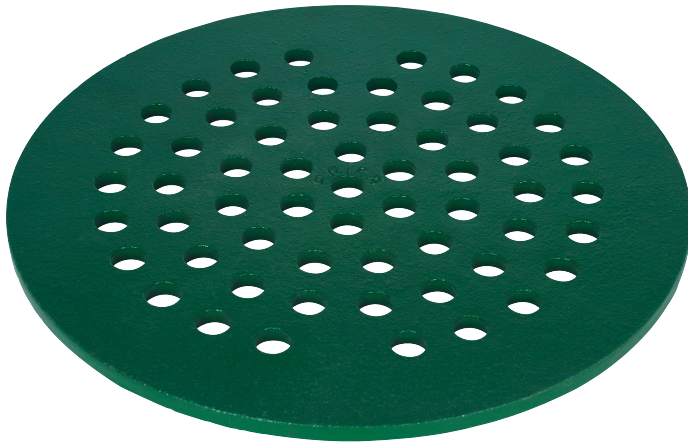

## P-325 Series Floor Drain Covers

Application

- Heavy Pattern Cast Iron
- Medium Duty
- Green Enamel Painted
- Screwholes Available Upon Request
- Custom sizes from 4 1/2" to 12" available

Ordering

Part No.	Description	Thickness	Carton Qty	Carton Wt
P-325-05	5" Cast Iron Replacement Drain Cover	1/4"	12	14 lbs
P-325-06	6" Cast Iron Replacement Drain Cover	1/4"	12	18 lbs
P-325-614	6 1/4" Cast Iron Replacement Drain Cover	1/4"	12	19 lbs
P-325-612	6 1/2" Cast Iron Replacement Drain Cover	1/4"	12	20 lbs
P-325-658	6 5/8" Cast Iron Replacement Drain Cover	1/4"	12	22 lbs
P-325-634	6 3/4" Cast Iron Replacement Drain Cover	1/4"	12	25 lbs
P-325-07	7" Cast Iron Replacement Drain Cover	1/4"	12	26 lbs
P-325-714	7 1/4" Cast Iron Replacement Drain Cover	1/4"	12	27 lbs
P-325-712	7 1/2" Cast Iron Replacement Drain Cover	1/4"	12	28 lbs
P-325-734	7 3/4" Cast Iron Replacement Drain Cover	1/4"	12	29 lbs
P-325-08	8" Cast Iron Replacement Drain Cover	1/4"	12	32 lbs
P-325-814	8 1/4" Cast Iron Replacement Drain Cover	1/4"	12	36 lbs
P-325-812	8 1/2" Cast Iron Replacement Drain Cover	1/4"	12	48 lbs
P-325-834	8 3/4" Cast Iron Replacement Drain Cover	1/4"	12	46 lbs
P-325-09	9" Cast Iron Replacement Drain Cover	1/4"	6	26 lbs
P-325-914	9 1/4" Cast Iron Replacement Drain Cover	5/16"	6	28 lbs
P-325-912	9 1/2" Cast Iron Replacement Drain Cover	5/16"	6	29 lbs
P-325-934	9 3/4" Cast Iron Replacement Drain Cover	5/16"	6	30 lbs
P-325-10	10" Cast Iron Replacement Drain Cover	5/16"	6	32 lbs
P-325-12	12" Cast Iron Replacement Drain Cover	5/16"	6	44 lbs