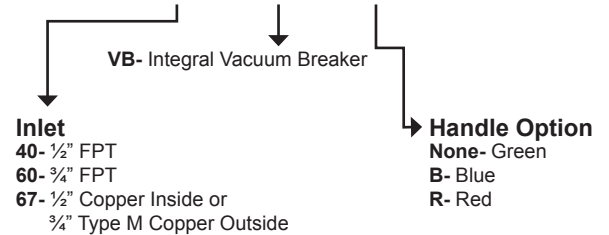

Build With Purpose

34 Series Heavy Pattern Brass Sillcocks

Mansfield Style 34 Series

FEATURES

- Heavy pattern cast red brass construction to prevent dezincification
- Solid brass operating stem
- Large unobstructed waterways for greater flow rates
- Cast metal handle assembly with brass mounting screw
- Green standard handle with red or blue options
- Packing nut design for years of reliable life
- EPDM smooth turn
- Available with integral vacuum breaker
- SWT and Female pipe thread inlet connections
- 3/4" garden hose connection outlet
- Solid brass fast-travel stem with ACME threads
- Each valve individually tested

ORDERING

34.40VB-B

Build With Purpose

34 SERIES REPLACEMENT PARTS

ID	Part No.	Description
1	630-0045	Handle and Screw Kit
2	310-3024	Packing Nut
3	336-3006	Packing Only
4	310-3017	Valve Stem Cap
5	936-3003	O-Ring
6	310-3019	Stem Body
7	630-0047	Bibb Washer and Screw Kit
8	231-3101	Stem Assembly Complete
9		VB Washer
10		Spring
11		Stop and Waste
12		Washer
13		Hose Piece with VB Holes
	630-0043	Service Kit for Brass Sillcocks, Contains: 1, 3, 7
	630-0048	Vacuum Breaker, Contains: 9, 10, 11, 12, 13