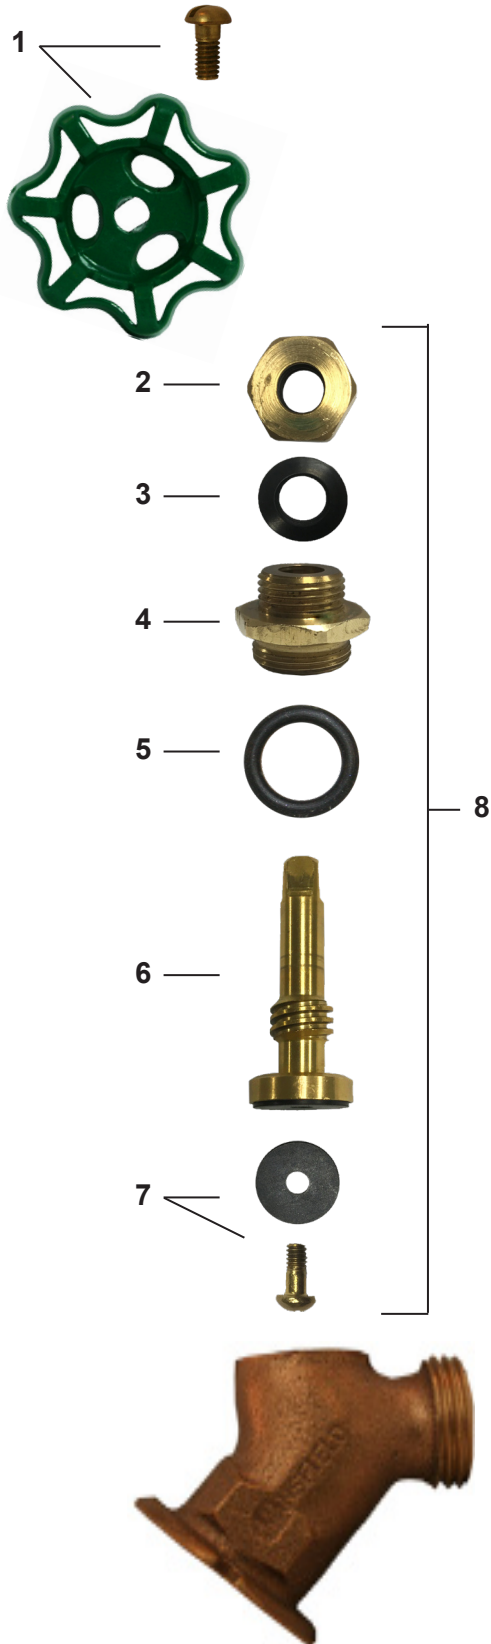

Build With Purpose

34 Series Heavy Pattern Brass Sillcocks

Mansfield Style 34 Series

FEATURES

- Heavy pattern cast red brass construction to prevent dezincification
- Solid brass operating stem
- Large unobstructed waterways for greater flow rates
- Cast metal handle assembly with brass mounting screw
- Green standard handle with red or blue options
- Packing nut design for years of reliable life
- EPDM smooth turn
- Available with integral vacuum breaker
- SWT and Female pipe thread inlet connections
- 3/4" garden hose connection outlet
- Solid brass fast-travel stem with ACME threads
- Each valve individually tested

ORDERING

34.40VB-B

Build With Purpose

34 SERIES REPLACEMENT PARTS

ID	Part No.	Description
1	630-0045	Handle and Screw Kit
2	310-3024	Packing Nut
3	336-3006	Packing Only
4	310-3017	Valve Stem Cap
5	936-3003	O-Ring
6	310-3019	Stem Body
7	630-0047	Bibb Washer and Screw Kit
8	231-3101	Stem Assembly Complete
9		VB Washer
10		Spring
11		Stop and Waste
12		Washer
13		Hose Piece with VB Holes
	630-0043	Service Kit for Brass Sillcocks, Contains: 1, 3, 7
	630-0048	Vacuum Breaker, Contains: 9, 10, 11, 12, 13