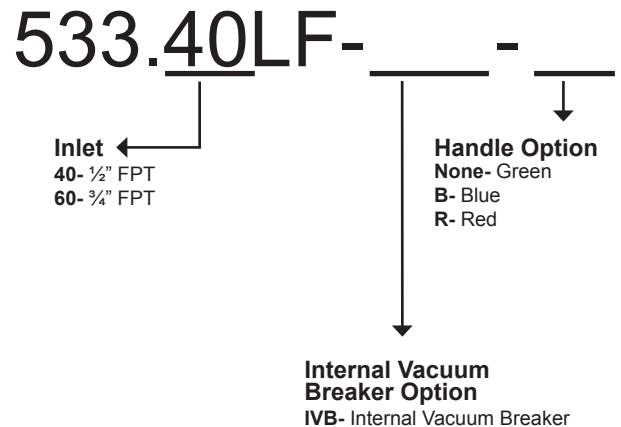

ORDERING

4515 E. 139th Street Grandview, MO 64030 | (800) 362-9055 | PRIER.com

*Per ASSE 1011 Code, it is not recommended to leave on for more than 12 continuous hours.

533-LF-C