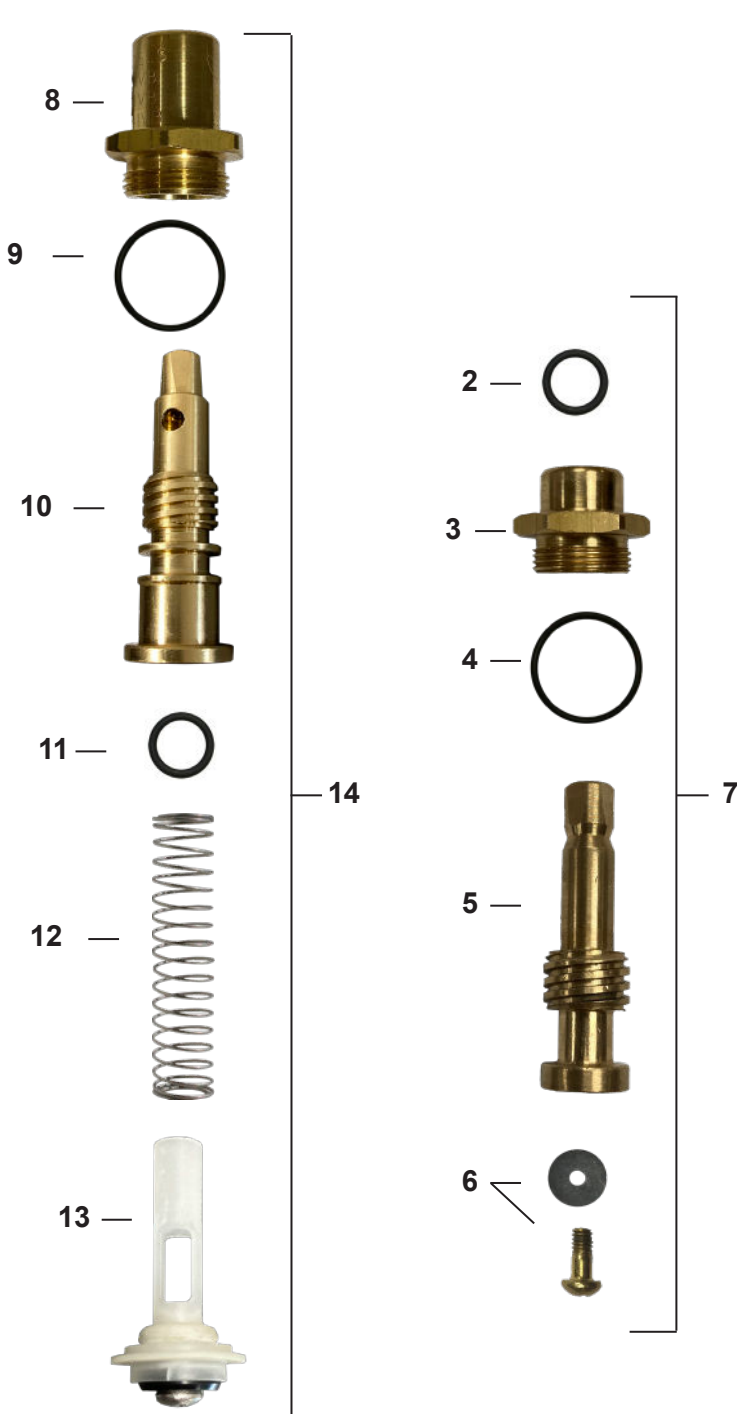

## FEATURES

- Made from lead free brass and certified to NSF 372
- ASSE 1011 certified for garden valves with internal vacuum breaker only
- Solid brass operating stem
- Large unobstructed waterways for greater flow rates
- Cast metal handle assembly with brass mounting screw
- Green standard handle with red or blue options
- EPDM seals for longer wear life
- Available with added built-in protection from internal vacuum breaker and backflow preventer
- FPT inlet connections
- 3/4" garden hose connection outlet
- Solid brass fast-travel stem with ACME threads
- Each valve individually tested
- Angle of outlet prevents kinks in hose

# 533-LF SERIES REPLACEMENT PARTS

ID	Part No.	Description
1	630-0045	Wheel Handle and Screw Kit
2	336-0036	O-Ring
3	310-3117	Valve Stem Cap
4	936-3003	O-Ring
5	310-3019	Stem Body
6	630-0049	Bibb Washer and Screw Kit
7	231-3301	Stem Assembly Complete
8	310-3118	IVB Stem Cap
9	936-3003	O-Ring
10	310-3120	IVB Stem Body
11	310-0037	IVB Stem O-Ring
12	324-3100	IVB Spring
13	232-0002	Poppet Assembly
14	231-3302	IVB Stem Assemble Complete
	630-0050	Service Kit for Small Valves, Contains: 1, 2, 4, 6
	630-0051	Service Kit for IVB Small Valves, Contains: 1, 9, 11, 12, 13